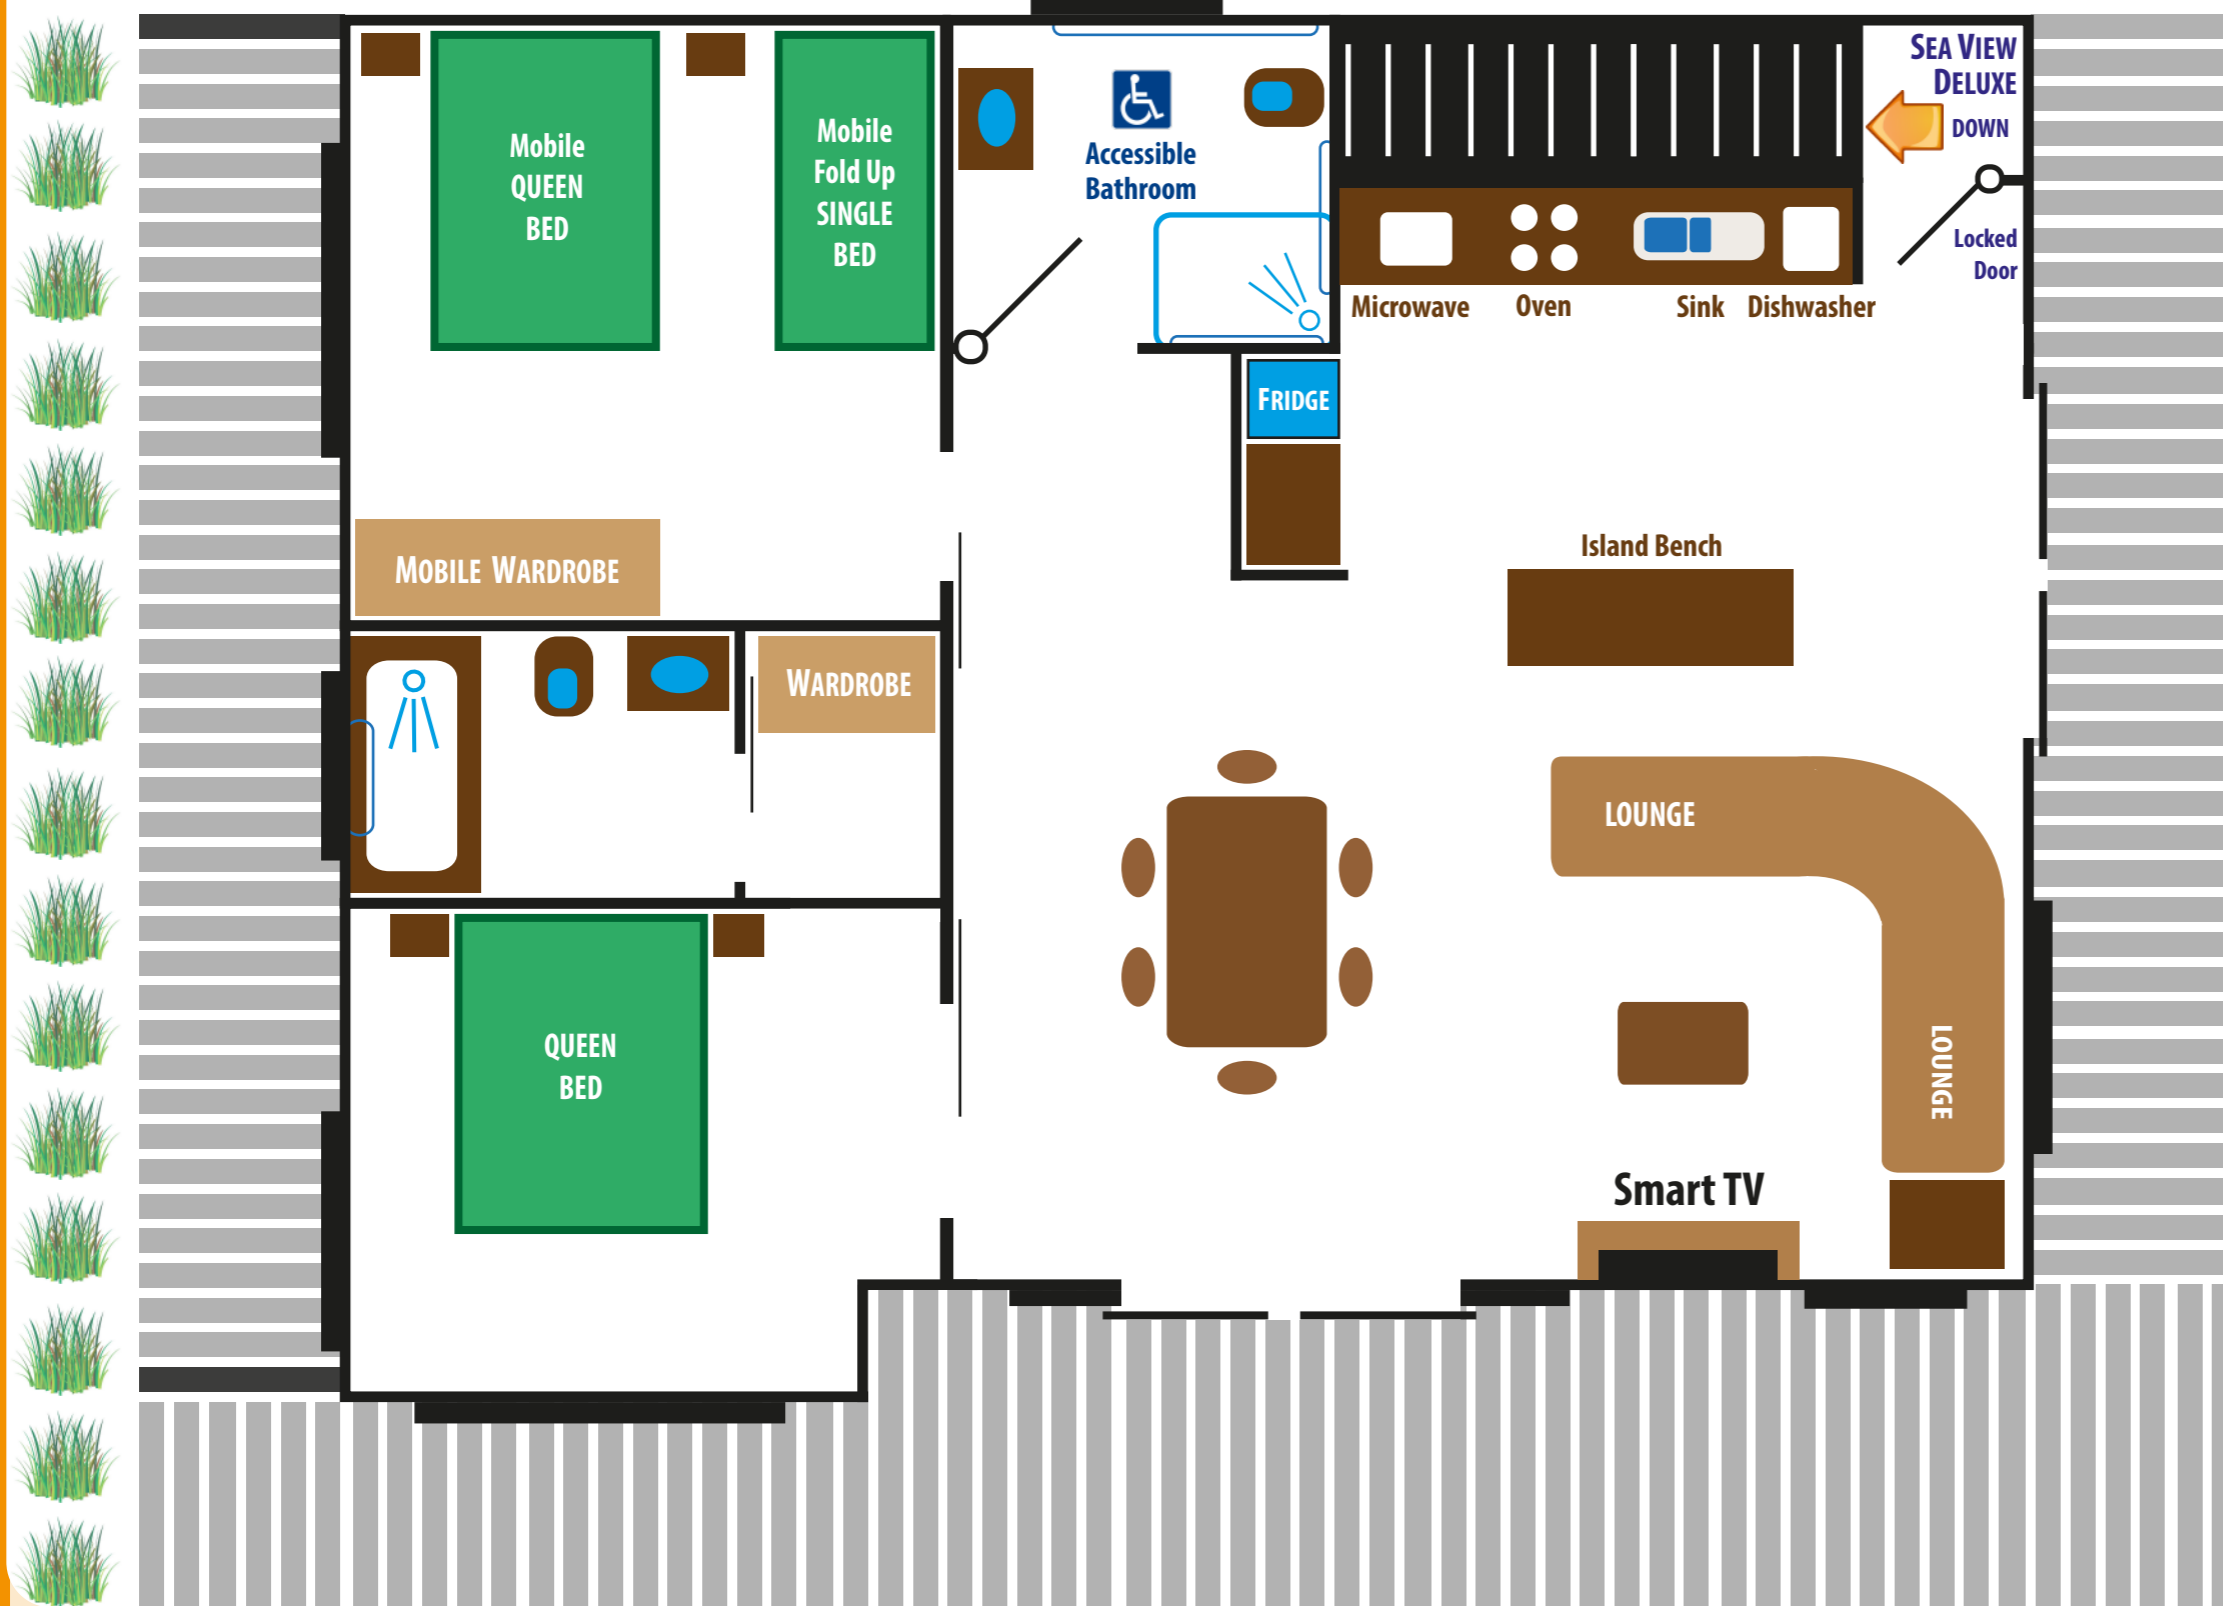

www.SunriseOnFalie.com.au

+61 (0) 417 897 715

Stay@SunriseOnFalie.com.au

Layout, Design and Fixtures great also for people with disabilities, including wheelchairs.

RAMP UP TO PENTHOUSE DECK FROM CARPARK

APARTMENT 3 Penthouse Retreat

15 Falie Court
American River
Kangaroo Island
South Australia 5221